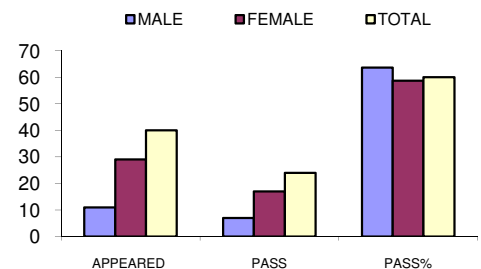

### SOCIAL WORK

#### **REPEATERS / CASUAL**

P1284038	TAHIR ABBAS SHANI ..	S/O	PASSES	
----------	-------------------------	-----	--------	--

STATISTICS (Repeaters not included)

SEX	APPEARED	PASS	PASS%
MALE	11	7	64
FEMALE	29	17	59
TOTAL	40	24	60